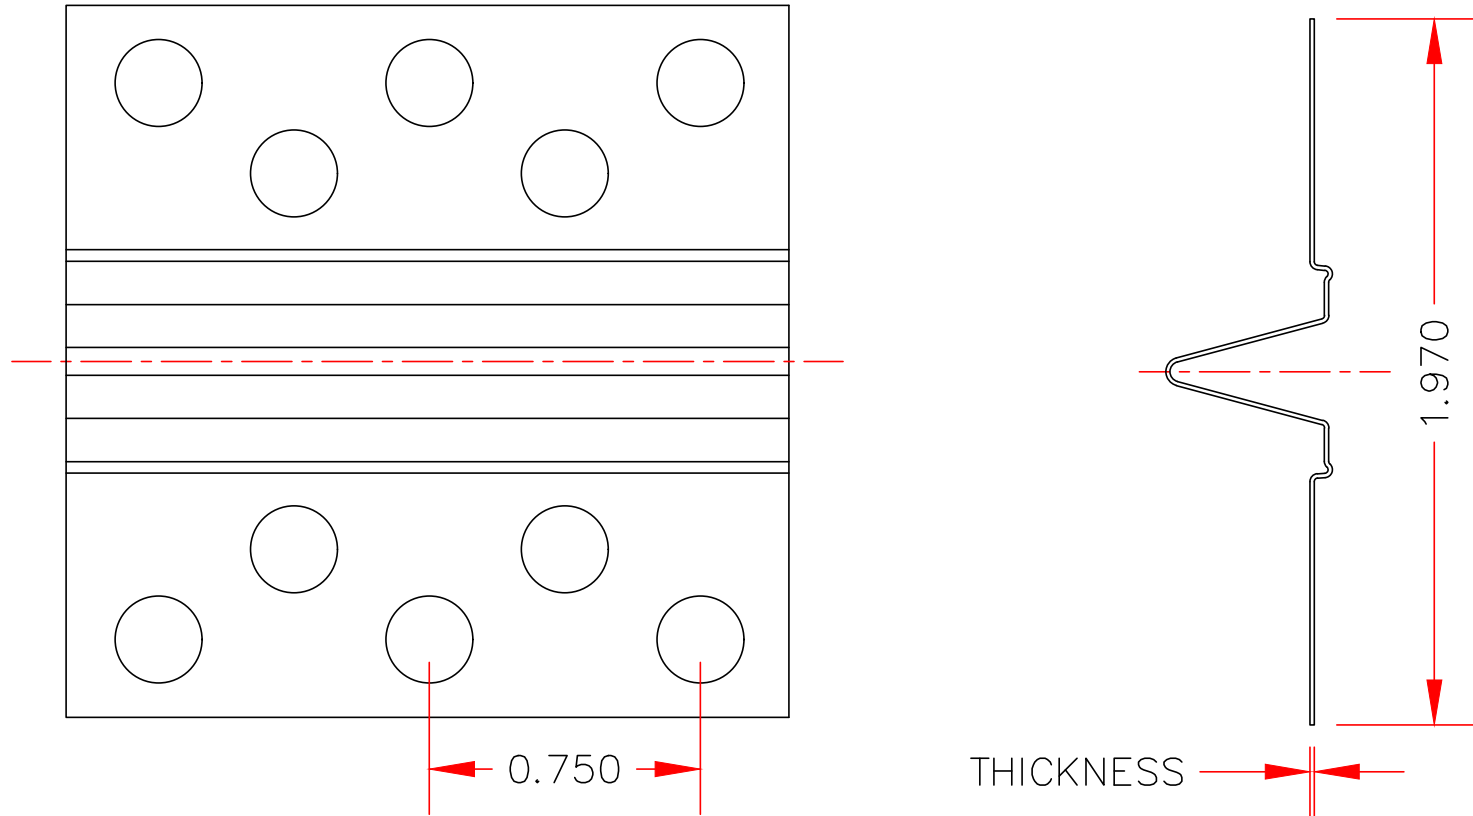

NILES 093 ZINC CONTROL JOINT

PART #	DEC. THICK	LENGTH	CARTON	FEET/CRTN	CRTNS/PALLET
2300101	0.012	10'	25	250	20

NILES BUILDING PRODUCTS CO.

Specialists in Metal and Vinyl Building Products

nilesbldg.com • 800-323-3329