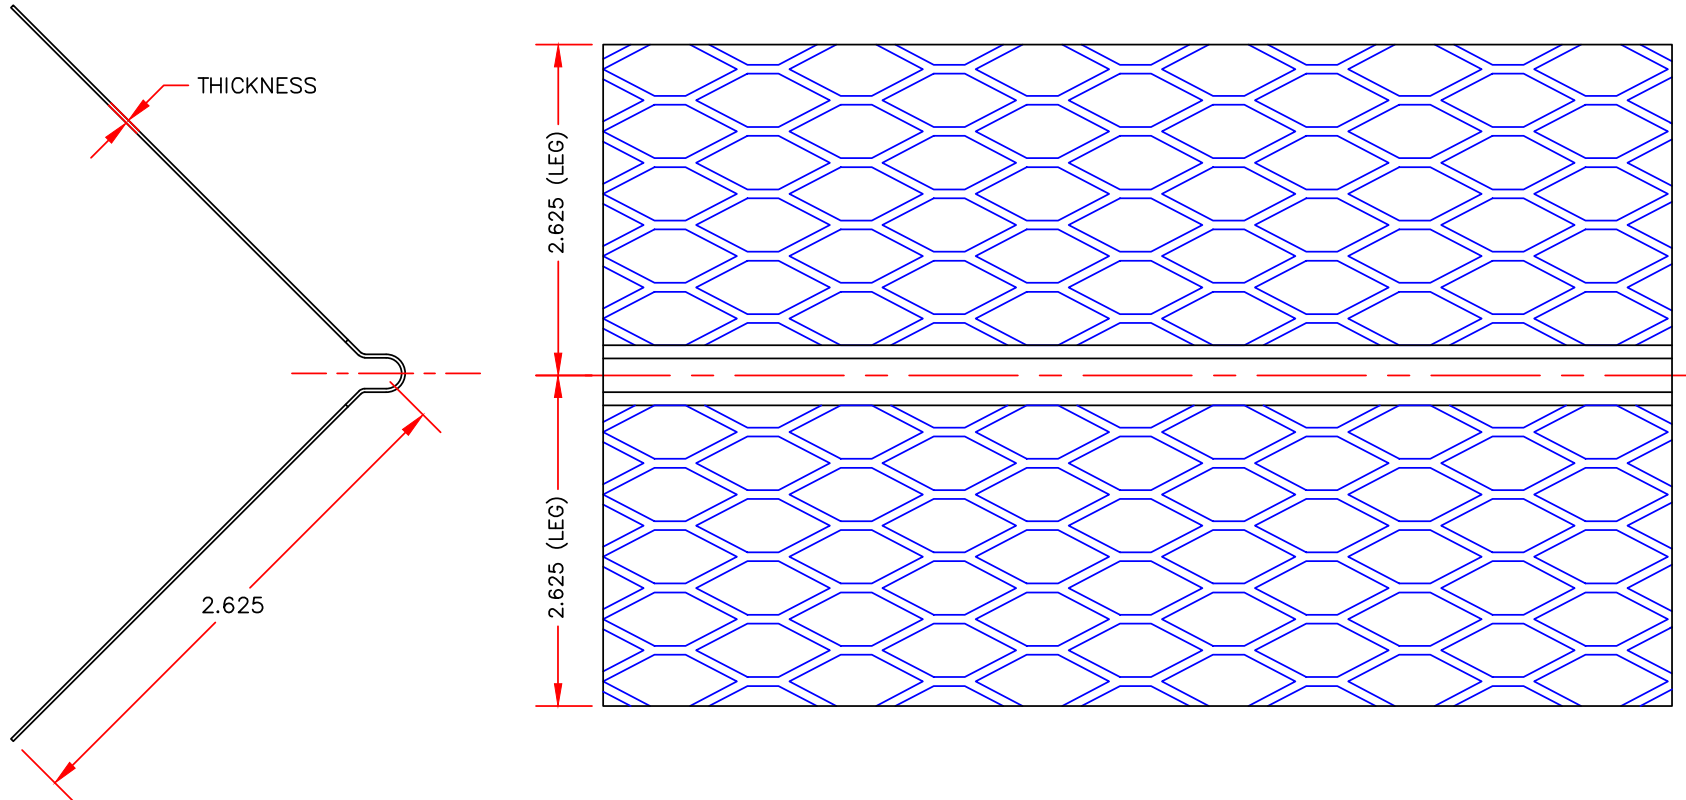

## NILES 1-A CORNER BEAD ZINC

PART #	DEC. THICK	LENGTH	PCS/CRTN	FEET/CRTN	CRTNS/PALLET
6450101	0.020	10'	30	300'	40

**NILES BUILDING PRODUCTS CO.**

*Specialists in Metal and Vinyl Building Products*

nilesbldg.com • 800-323-3329