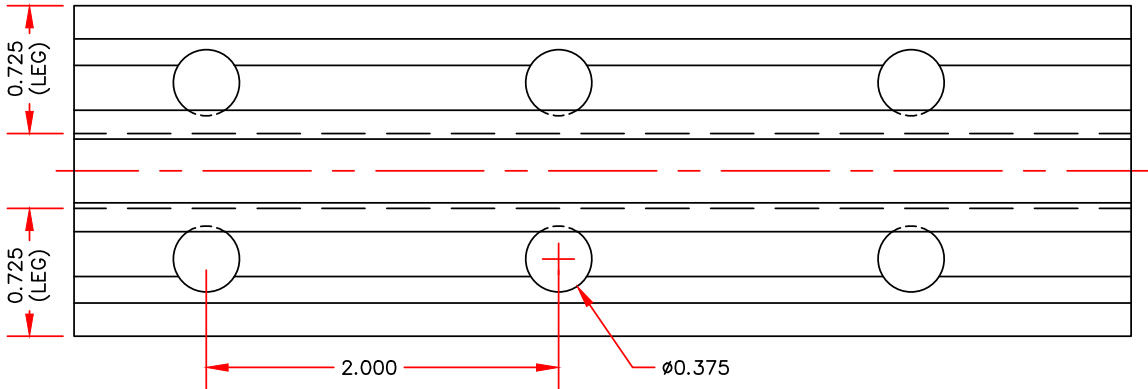

NILES ZINC CONTROL JOINT

PART #	GROUND	DEC. THICK	LENGTH	PCS/CRTN	CRTNS/PALLET
5060101	C380 - 3/8	0.018	10'	25	20
5070101	C500 - 1/2	0.018	10'	25	20
5080101	C750 - 3/4	0.018	10'	25	20

nilesbldg.com • 800-323-3329