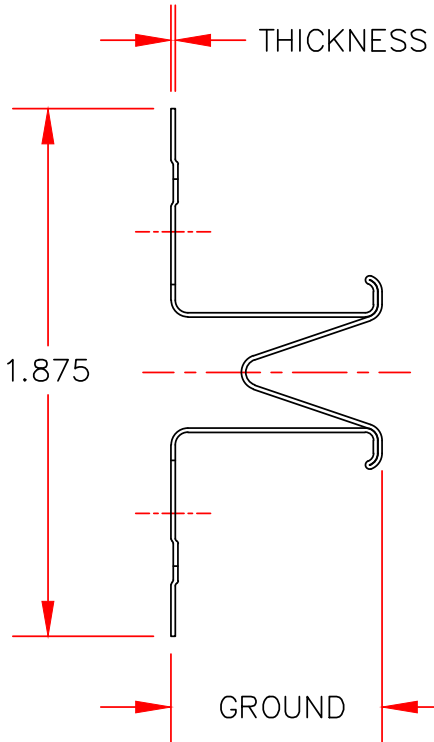

NILES ZINC CONTROL JOINT

PART #	GROUND	DEC. THICK	LENGTH	PCS/CRTN	CRTNS/PALLET
5060101	C380 - 3/8	0.018	10'	25	20
5070101	C500 - 1/2	0.018	10'	25	20
5080101	C750 - 3/4	0.018	10'	25	20

nilesbldg.com • 800-323-3329