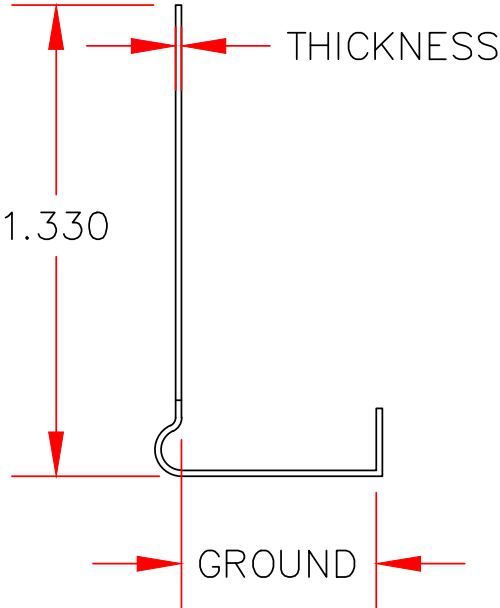

NILES 'J'-TRIM

PART #	GROUND	DEC. THICK	LENGTH	PCS/CRTN	CRTNS/PALLET
1040100	1/2	0.015	10'	50	63
1050100	5/8	0.015	10'	50	63

NILES BUILDING PRODUCTS CO.

Specialists in Metal and Vinyl Building Products

nilesbldg.com • 800-323-3329