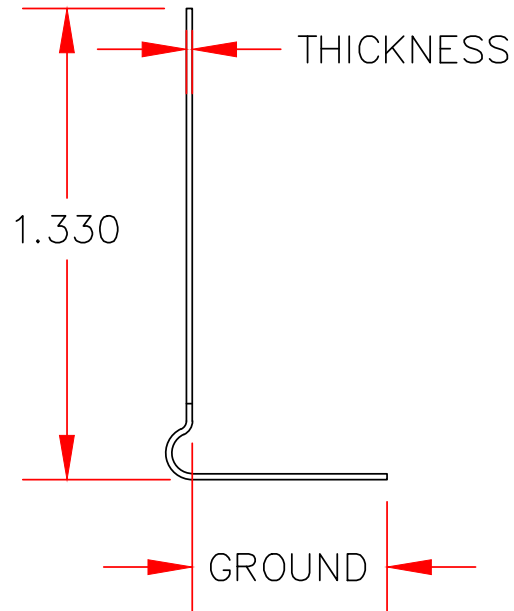

NILES 'L'-TRIM

PART #	GROUND	DEC. THICK	LENGTH	PCS/CRTN	CRTNS/PALLET
1020100	1/2	0.015	10'	50	60
1030100	5/8	0.015	10'	50	60

NILES BUILDING PRODUCTS CO.

Specialists in Metal and Vinyl Building Products

nilesbldg.com • 800-323-3329