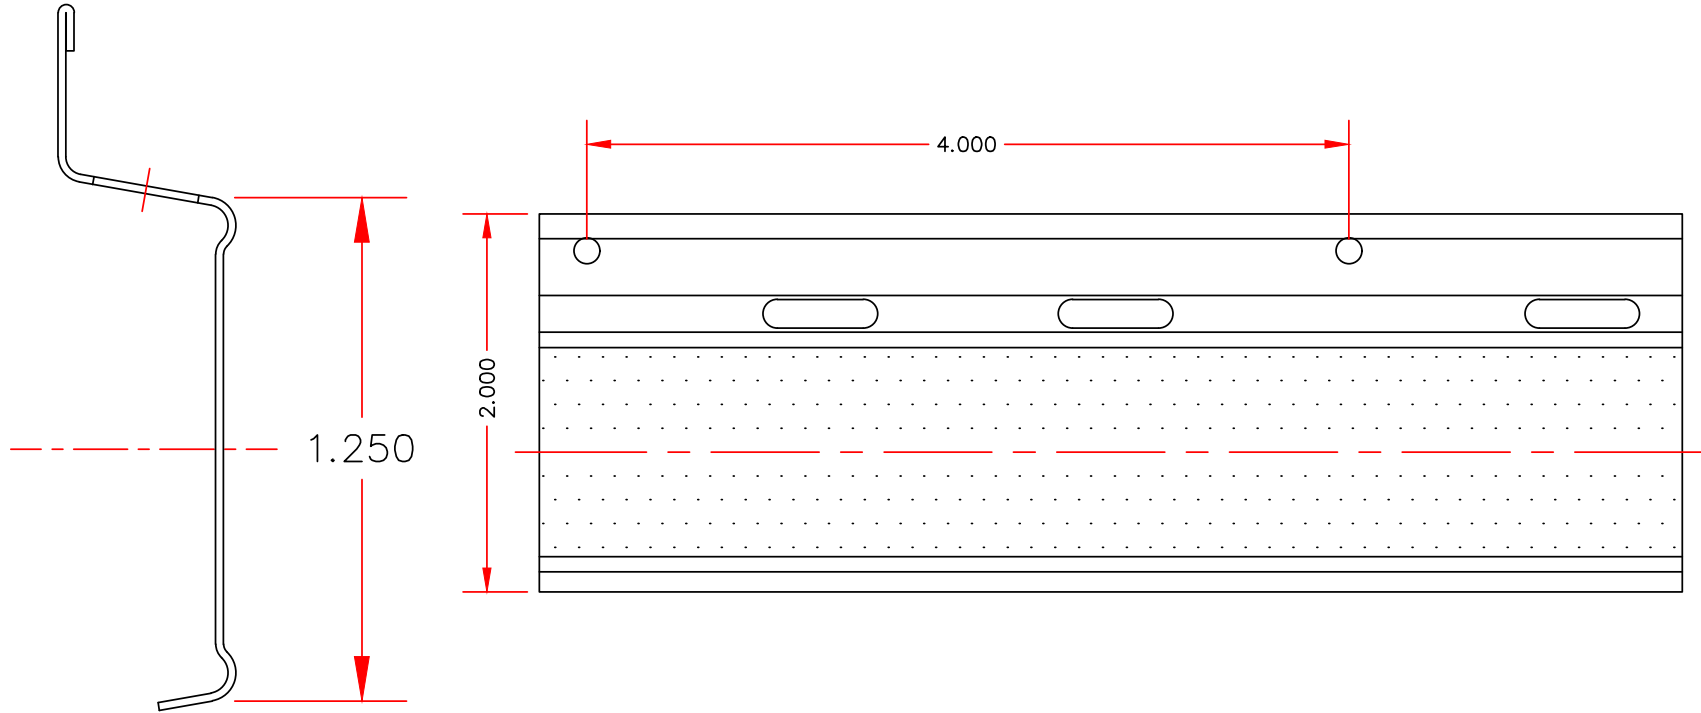

NILES RC-1 RESILIENT CHANNEL

PART #	GAUGE	LENGTH	PCS/BNDL	FEET/BNDL	BNDLS/PALLET
8060120	25	12'	20	240'	50

NILES BUILDING PRODUCTS CO.

Specialists in Metal and Vinyl Building Products

nilesbldg.com • 800-323-3329