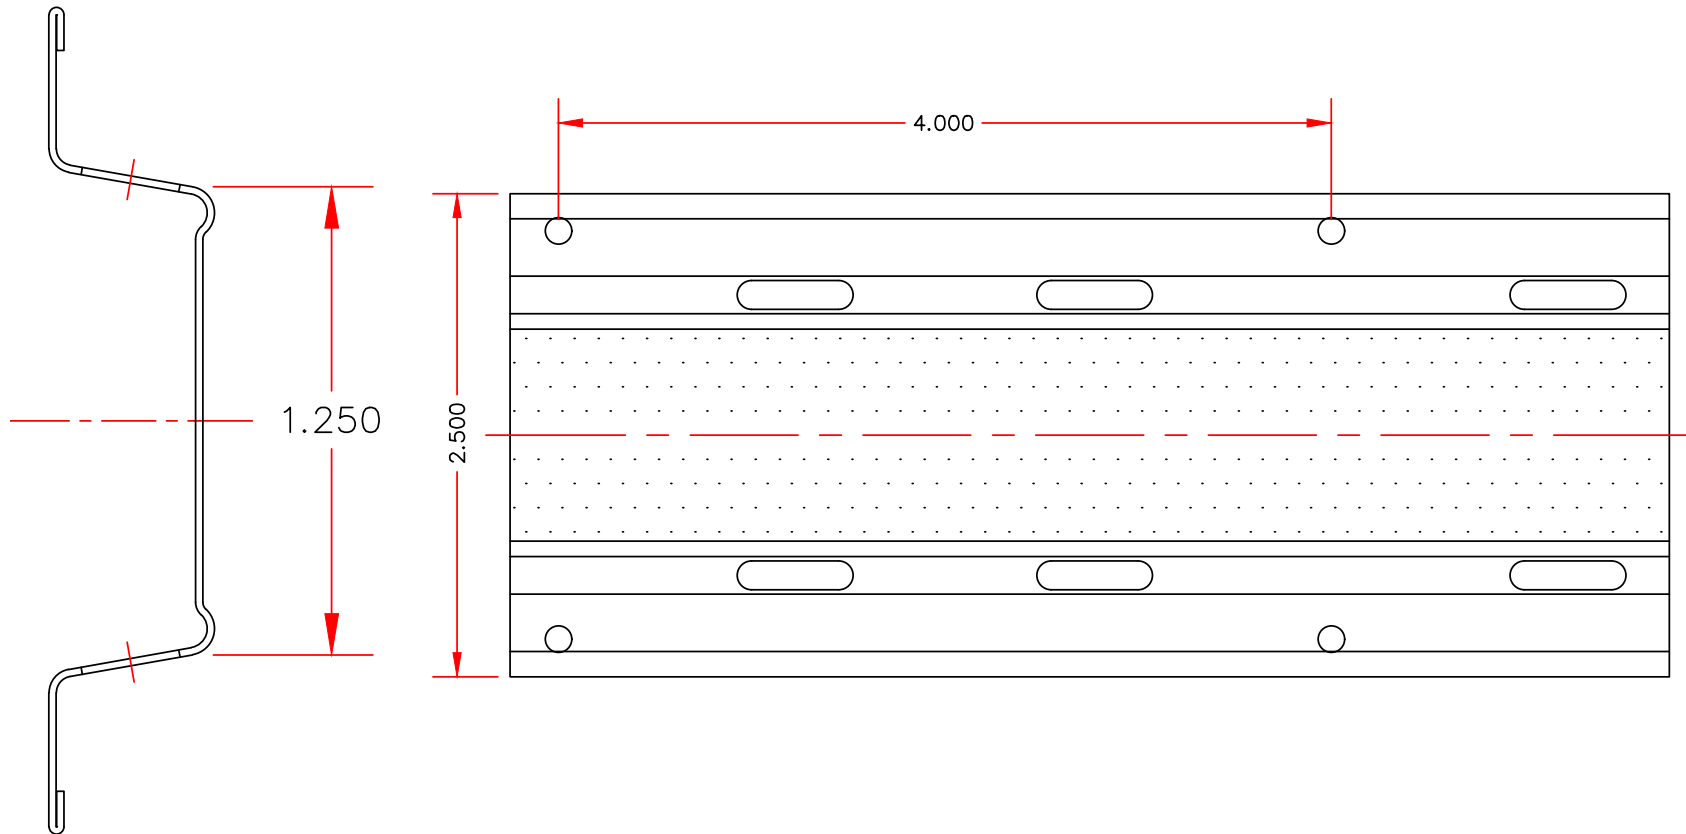

NILES RC-2 RESILIENT CHANNEL

PART #	GAUGE	LENGTH	PCS/BNDL	FEET/BNDL	BNDLS/PALLET
8080120	25	12'	20	240'	50

NILES BUILDING PRODUCTS CO.

Specialists in Metal and Vinyl Building Products

nilesbldg.com • 800-323-3329