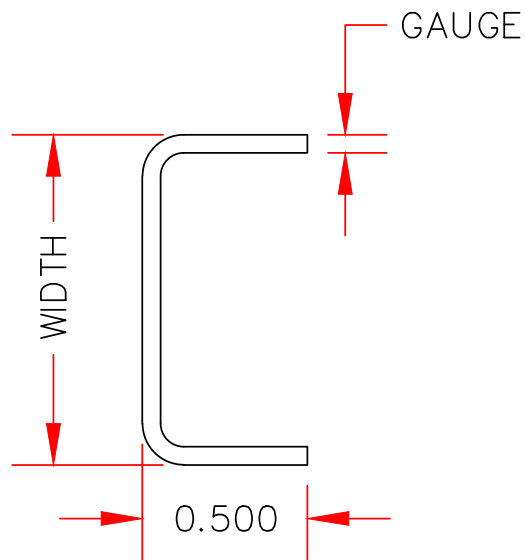

## U-CHANNEL CRC (COLD ROLLED CHANNEL)

PART #	WIDTH	GAUGE	LENGTH	PCS/BNDL	BNDLS/PALLET
9200110	0.750	16	10'	20	20
9200210	1.500	16	10'	10	20
9200116	0.750	16	16'	20	20
9200216	1.500	16	16'	10	20

**NILES BUILDING PRODUCTS CO.**