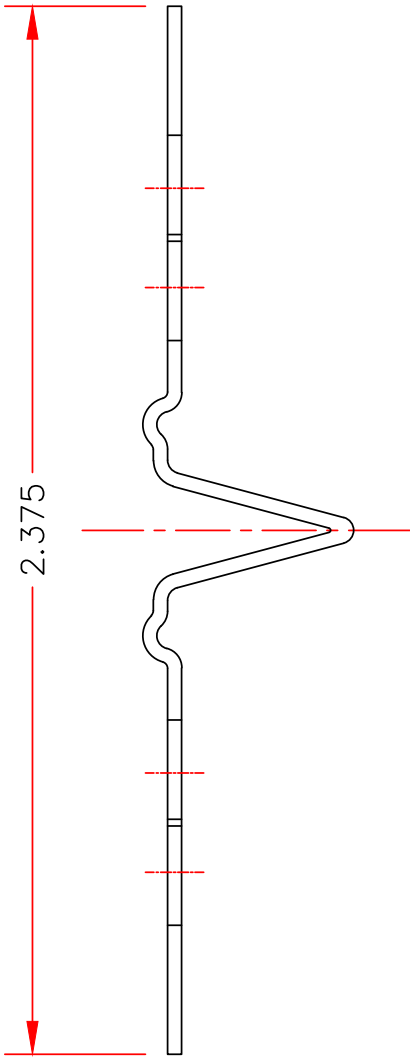

NILES VINYL 093 CONTROL JOINT

PART #	LENGTH	PCS/CRTN	FEET/CRTN	CRTNS/PALLET
7017200	10'	60	600'	25

NILES BUILDING PRODUCTS CO.

Specialists in Metal and Vinyl Building Products

nilesbldg.com • 800-323-3329

MANUFACTURED TO MEET ASTM: C1063, C1861, D1784, D4216

Niles Facility
1600 Hunter Street
Niles, OH 44446

Jacksonville Facility
8441 Western Way
Jacksonville, FL 32256

Dallas-Ft. Worth Facility
2303 I-30 Frontage Road Ste 100
Grand Prairie, TX 75050