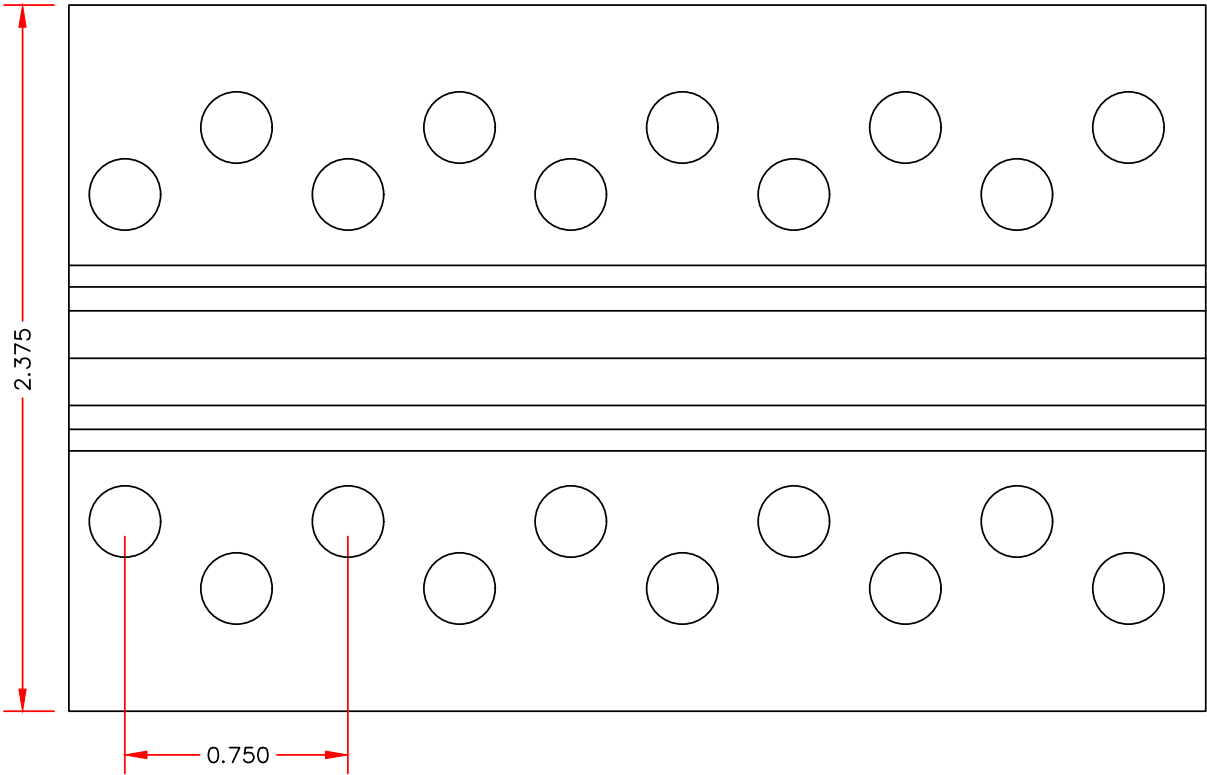

NILES VINYL 093 CONTROL JOINT

PART #	LENGTH	PCS/CRTN	FEET/CRTN	CRTNS/PALLET
7017200	10'	60	600'	25

NILES BUILDING PRODUCTS CO.

Specialists in Metal and Vinyl Building Products

nilesbldg.com • 800-323-3329