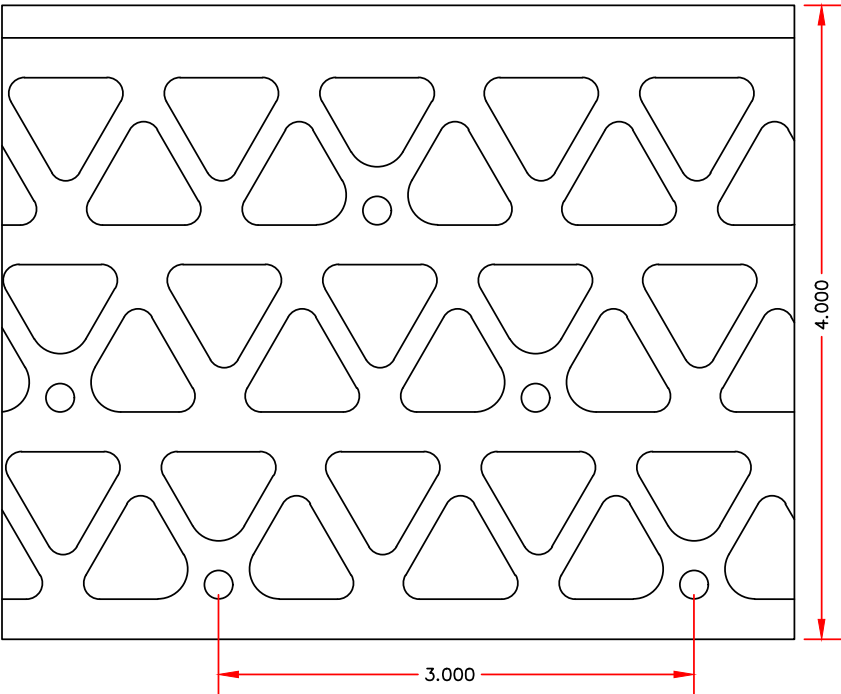

NILES VINYL 1-A CORNER BEAD 4" WING

PART #	LENGTH	PCS/CRTN	FEET/CRTN	CRTNS/PALLET
7015120	10'	30	300'	25

NILES BUILDING PRODUCTS CO.

Specialists in Metal and Vinyl Building Products

nilesbldg.com • 800-323-3329