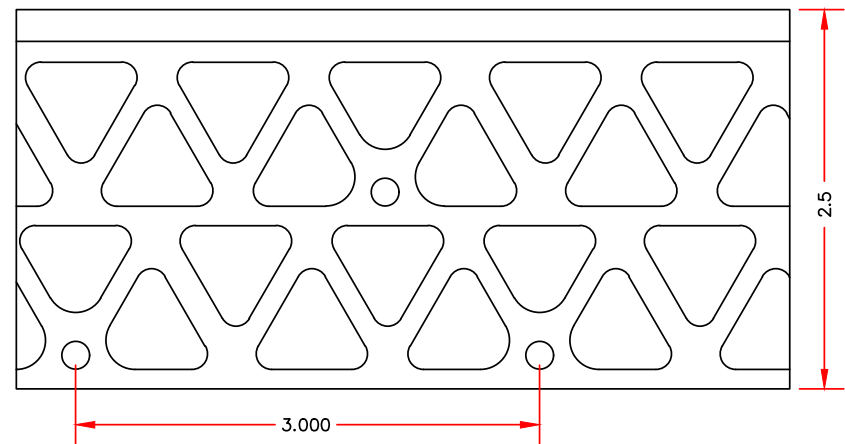

NILES VINYL 1-A CORNER BEAD

PART #	LENGTH	PCS/CRTN	FEET/CRTN	CRTNS/PALLET
7015100	10'	50	500'	25

NILES BUILDING PRODUCTS CO.

Specialists in Metal and Vinyl Building Products

nilesbldg.com • 800-323-3329

MANUFACTURED TO MEET ASTM: C1063, C1861, D1784, D4216