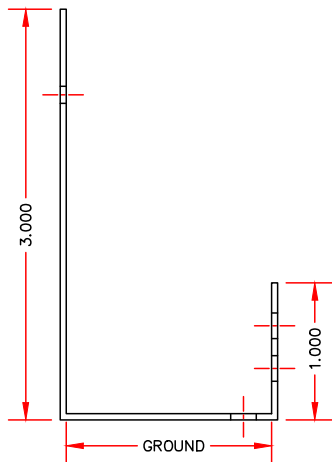

NILES VINYL EIFS CASING/STARTER

PART #	GROUND	LEG	LENGTH	PCS/CRTN	FEET/CRTN	CRTNS/PALLET
7017300	1	1-3/4	10'	40	400'	25
7017310	1	3	10'	25	250'	25
7017320	1-1/2	1-3/4	10'	40	400'	25
7017350	1-1/2	3	10'	20	200'	25
7017360	2	1-3/4	10'	30	300'	25
7017370	2	3	10'	15	150'	25