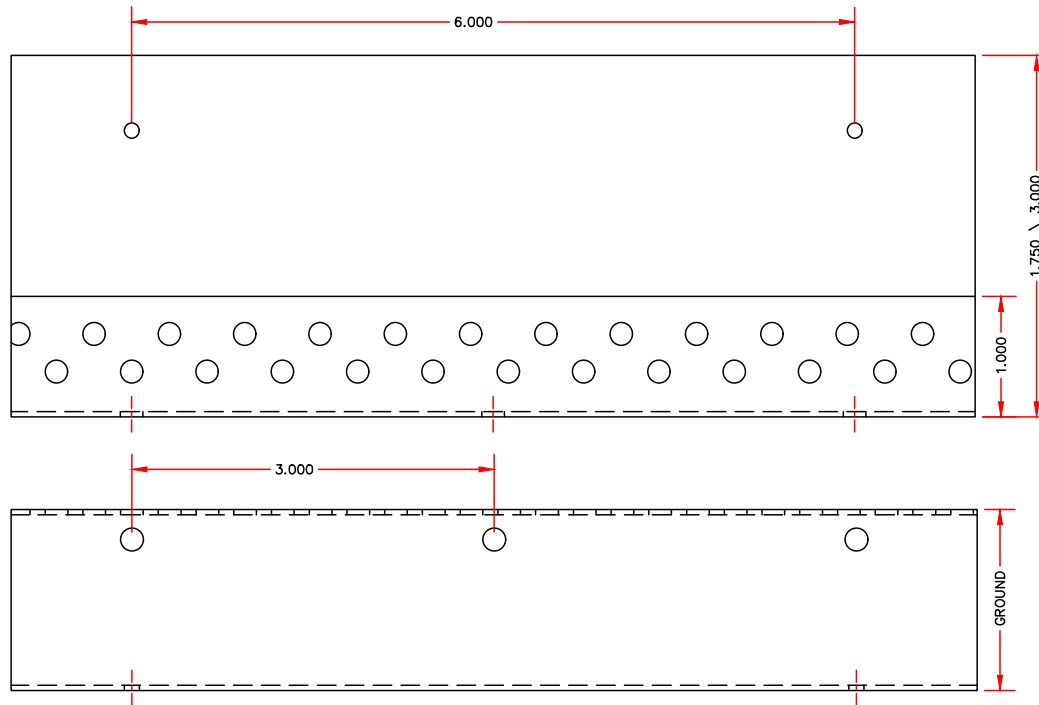

NILES VINYL EIFS CASING/STARTER

PART #	GROUND	LEG	LENGTH	PCS/CRTN	FEET/CRTN	CRTNS/PALLET
7017300	1	1-3/4	10'	40	400'	25
7017310	1	3	10'	25	250'	25
7017320	1-1/2	1-3/4	10'	40	400'	25
7017350	1-1/2	3	10'	20	200'	25
7017360	2	1-3/4	10'	30	300'	25
7017370	2	3	10'	15	150'	25