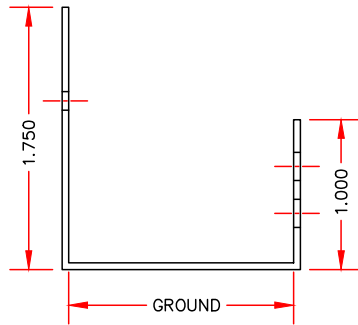

NILES VINYL EIFS CASING/STARTER

PART #	GROUND	LEG	LENGTH	PCS/CRTN	FEET/CRTN	CRTNS/PALLET
7017300	1	1-3/4	10'	40	400'	25
7017310	1	3	10'	25	250'	25
7017320	1-1/2	1-3/4	10'	40	400'	25
7017350	1-1/2	3	10'	20	200'	25
7017360	2	1-3/4	10'	30	300'	25
7017370	2	3	10'	15	150'	25