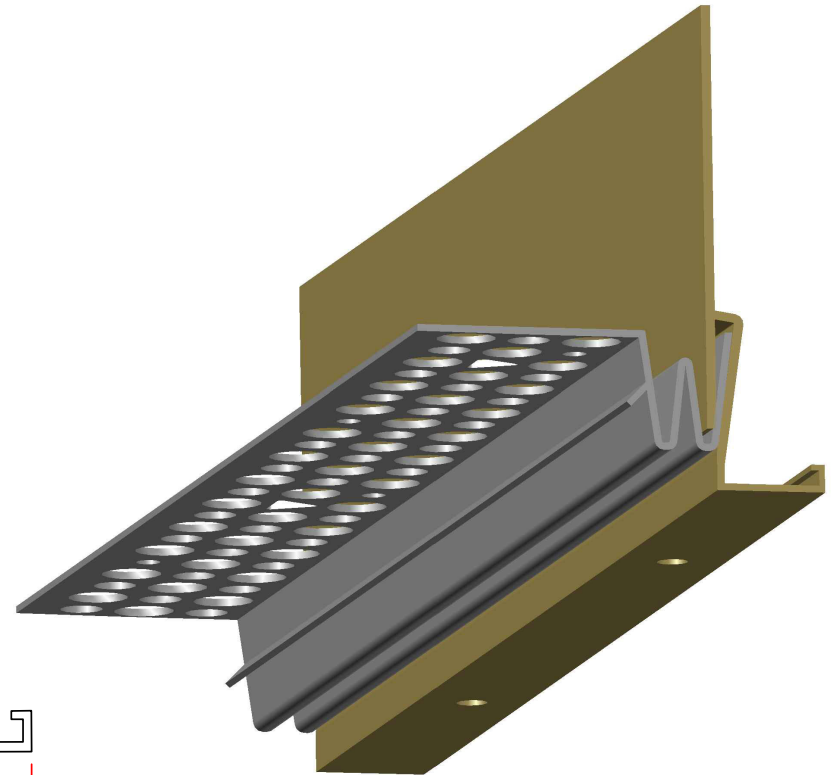

NILES VINYL DRIP SCREED

PART #	GROUND	LENGTH	PCS/CRTN	CRTNS/PALLET
7018130	7/8"	10'	15	25

NILES BUILDING PRODUCTS CO.

Specialists in Metal and Vinyl Building Products

nilesbldg.com • 800-323-3329

MANUFACTURED TO MEET ASTM: C1063, C1861, D4216